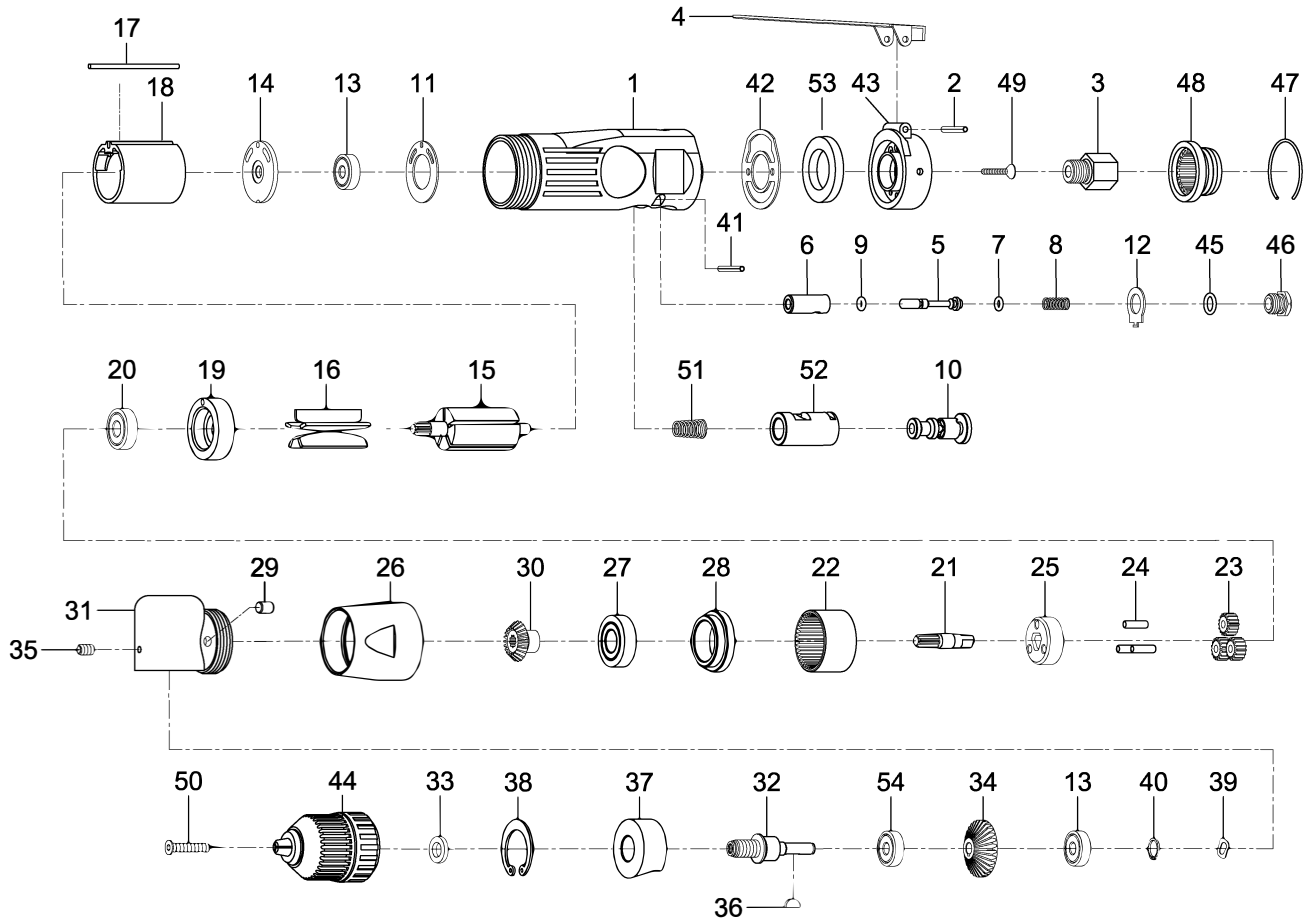

# OS-709R GAV HAVALI MATKAP

No.	Part No.	Parça Adı	No.	Part No.	Parça Adı
1	84201	Motor Housing	28	70928R	Spacer
2	30102	Spring Pin	29	56237	Oil Cap
3	51203	Air Inlet	30	70930R	Pinion
4	84204	Throttle Lever	31	70931R	Angle Housing
5	84205	Valve Stem	32	70932RN	Spindle
6	84206	Valve	33	70133	Washer
7	OR00305200	O-Ring	34	70934R	Gear
8	30108	Spring	35	70122	Set Screw
9	84209	O-Ring	36	70936R	Key
10	84210	Reverse Lever	37	70937R	Bearing Cap
11	80211	Motor Gasket	38	70938	Retainer Ring
12	84212	Reverse Retainer	39	63049	Wave Washer
13	030113	Ball Bearing (2)	40	72012	Retainer Ring
14	80214	End Plate	41	40337	Spring Pin
15	70915R	Rotor	42	84254	Rear Gasket
16	80216	Rotor Blades (5)	43	84255	Rear Cover
17	80217-13	Spring Pin	44	10035-12	Keyless Chuck
18	80218-22	Cylinder	45	40134	O-Ring
19	70919R	Front End Plate	46	84246	Throttle Valve Plug
20	030120	Ball Bearing	47	51229	Retainer Ring
21	70921R	Shaft	48	51206	Exhaust Deflector
22	70922R	Internal Gear	49	84249	Screw (2)
23	30123	Planet Gear (3)	50	70530	Screw
24	30124	Pin (3)	51	84251	Spring
25	70925R	Cage	52	84252	Reverse Bushing
26	70926R	Lock Ring	53	51230	Muffler
27	040313	Ball Bearing	54	051825	Ball Bearing